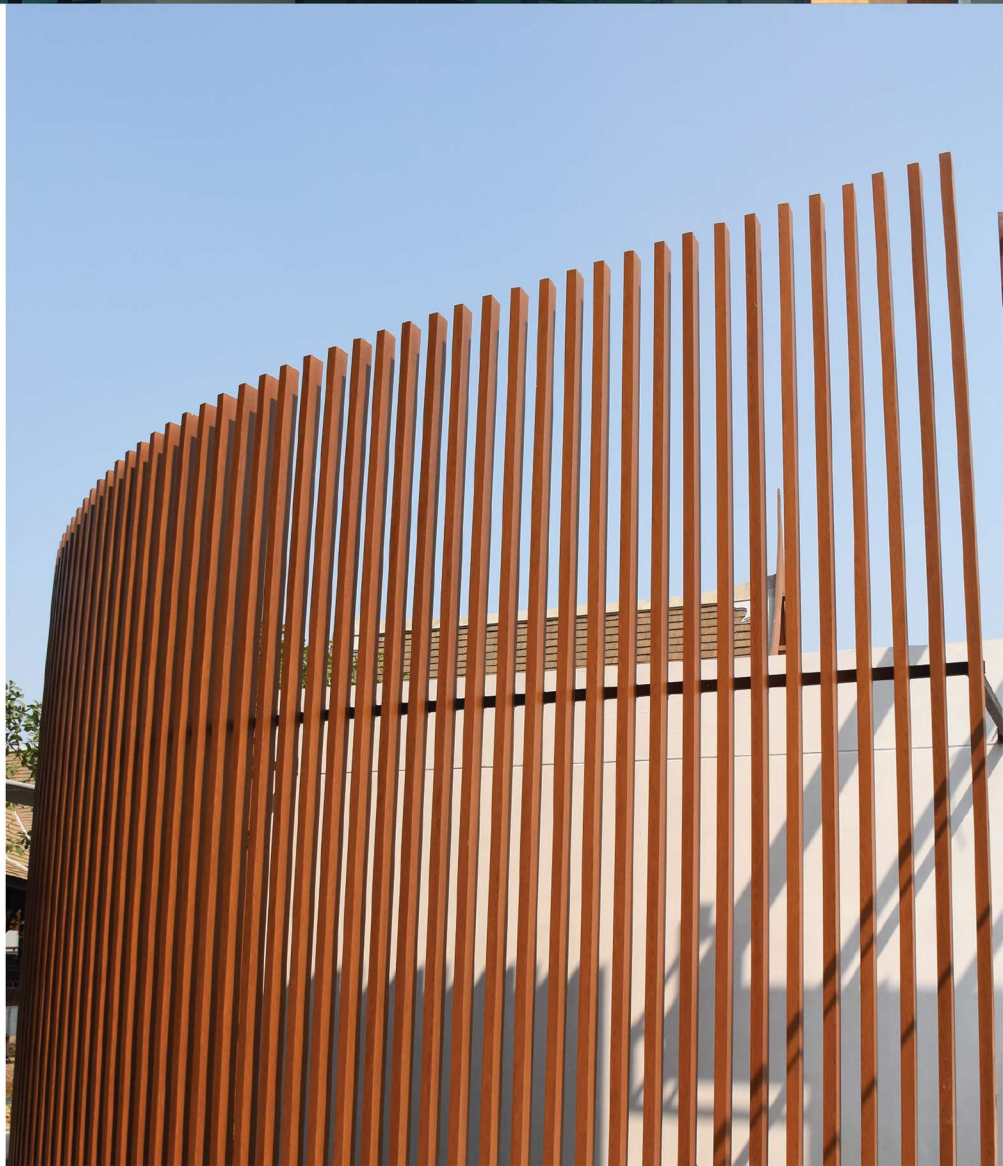

Exterior Design

Length 6,000 mm.

Aluminium Box Series 50

Size 50x20 mm. / Thickness 0.60 mm.

Size 50x25 mm. / Thickness 1.00 mm.

Length 6,000 mm.

Aluminium Box Series 75

Size 75x25 mm. / Thickness 1.20 mm.