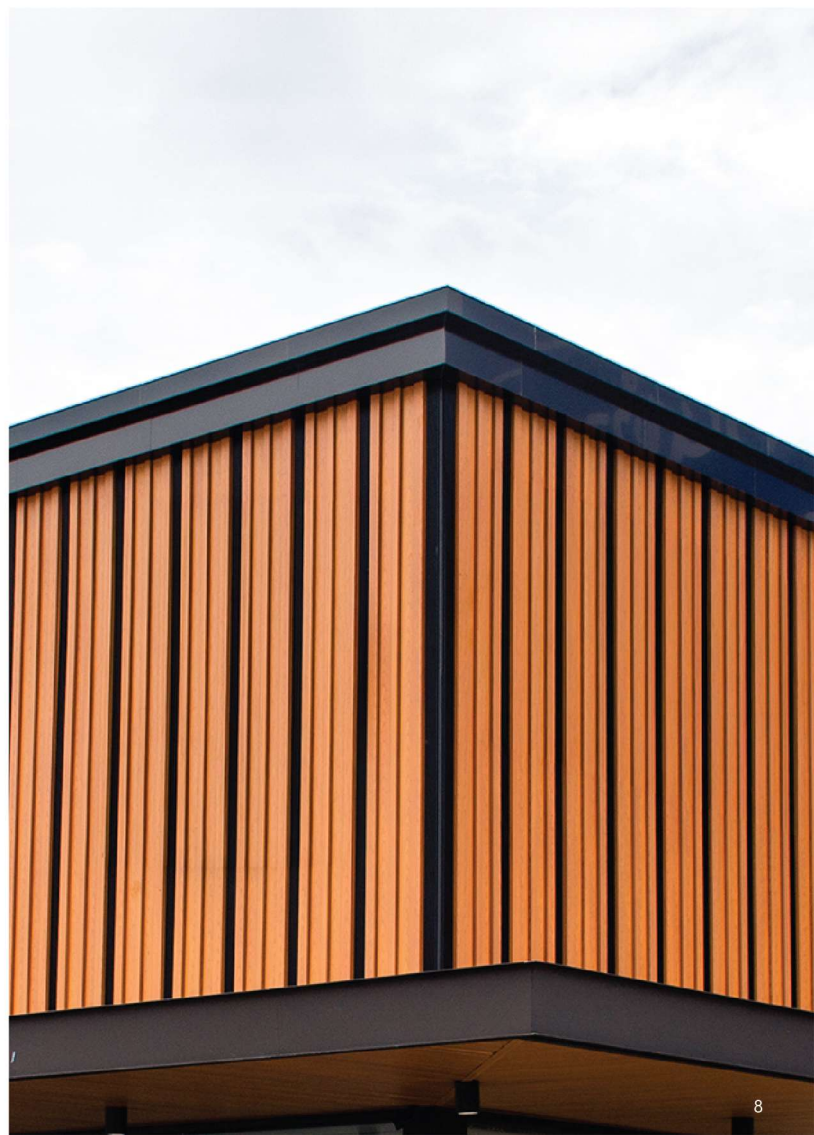

Length 6,000 mm.

Spandrel SD-50-40

Size 50x40 mm. / Thickness 1.00 mm.

Length 6,000 mm.

Spandrel SD-75-40

Size 75x40 mm. / Thickness 1.00 mm.